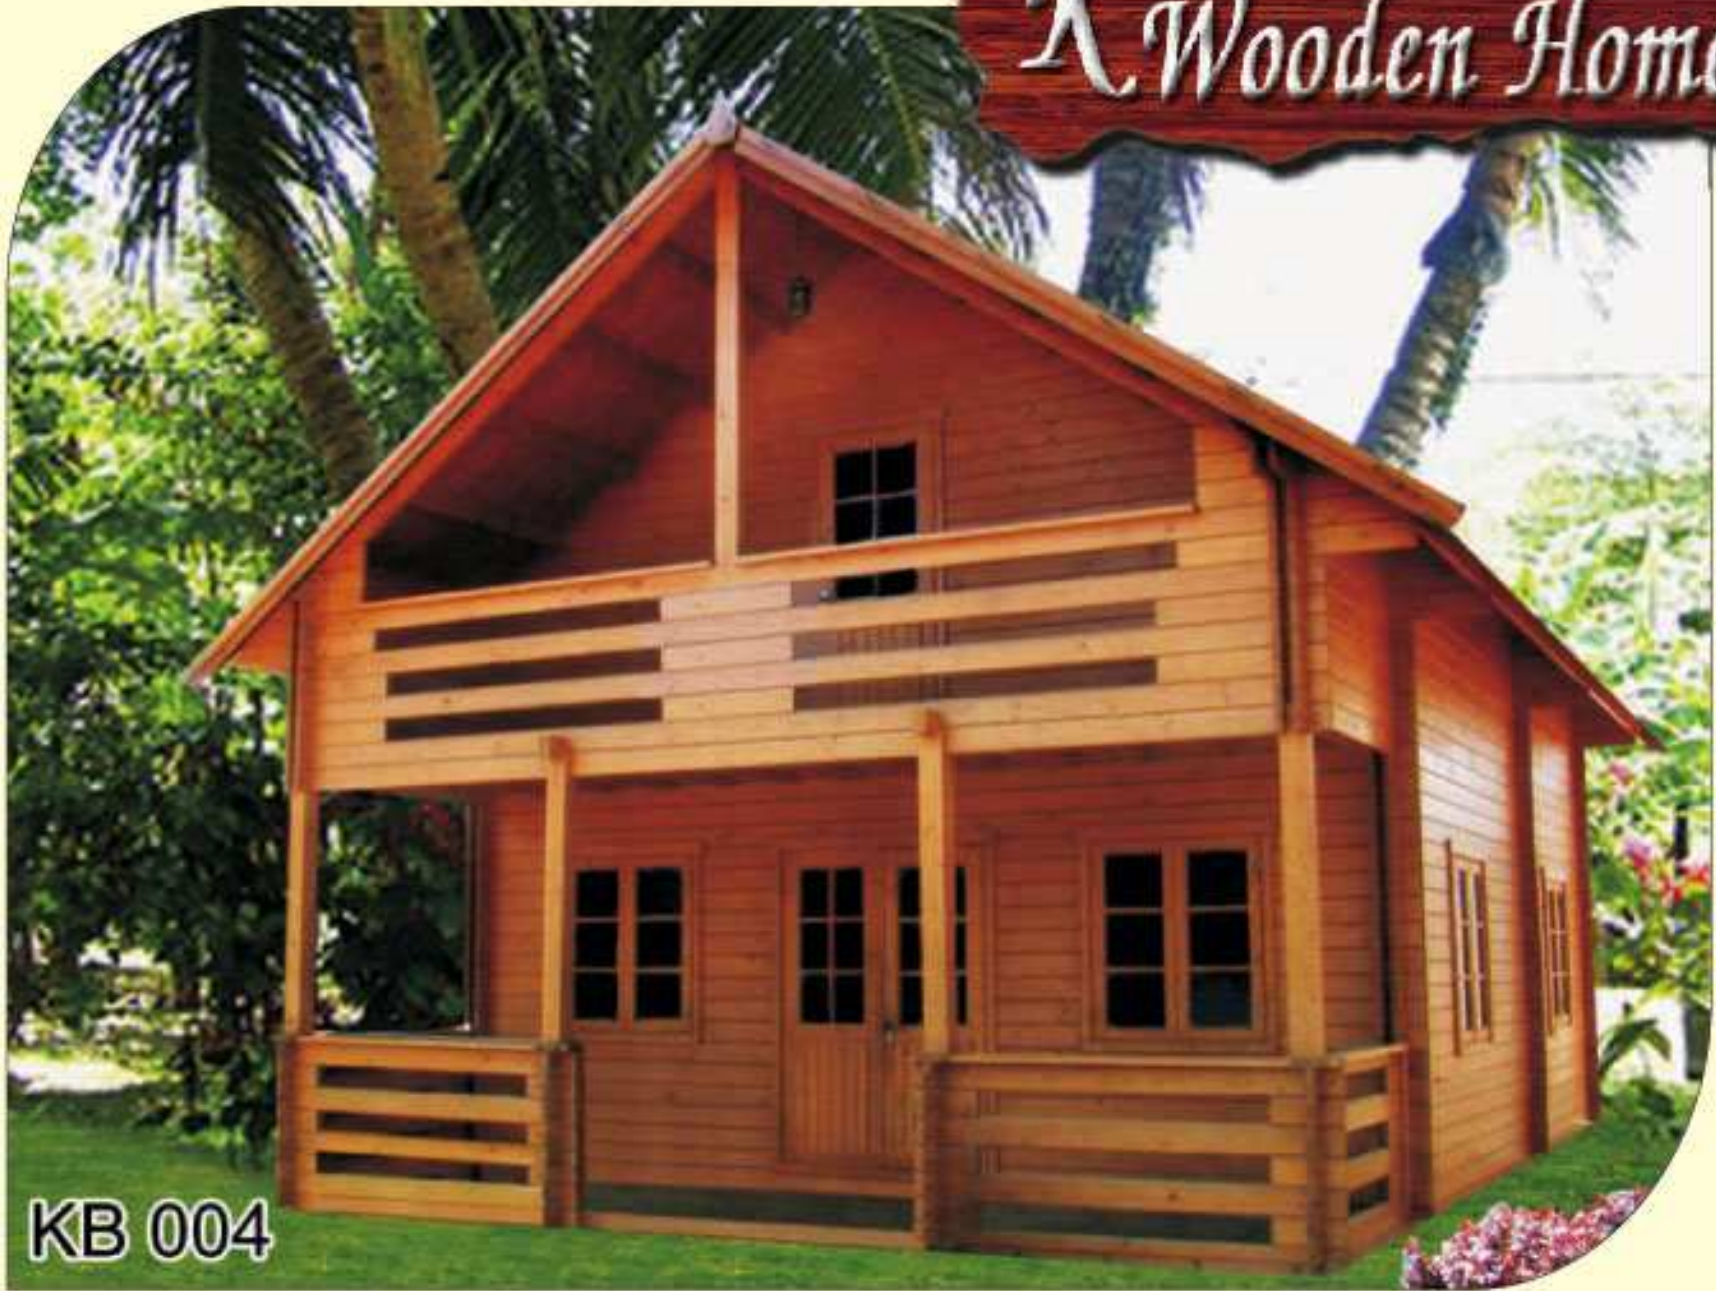

K Wooden Homes

KB 004

L 6060 x W 8580 x H 5600 mm

L 19.88 x W 28.14 x H 18.37 ft Appox. **560 Sq.ft**

L 7960 x W 11500 x H 5600 mm

L 26.11 x W 37.72 x H 18.37 ft Appox. **985 Sq.ft**

- **Eco Friendly**
- **Water Resistant**
- **Termite Treated**
- **Earthquake Resistant**
- **Tested in Indian Climates**
- **Quick and Easy Installation**