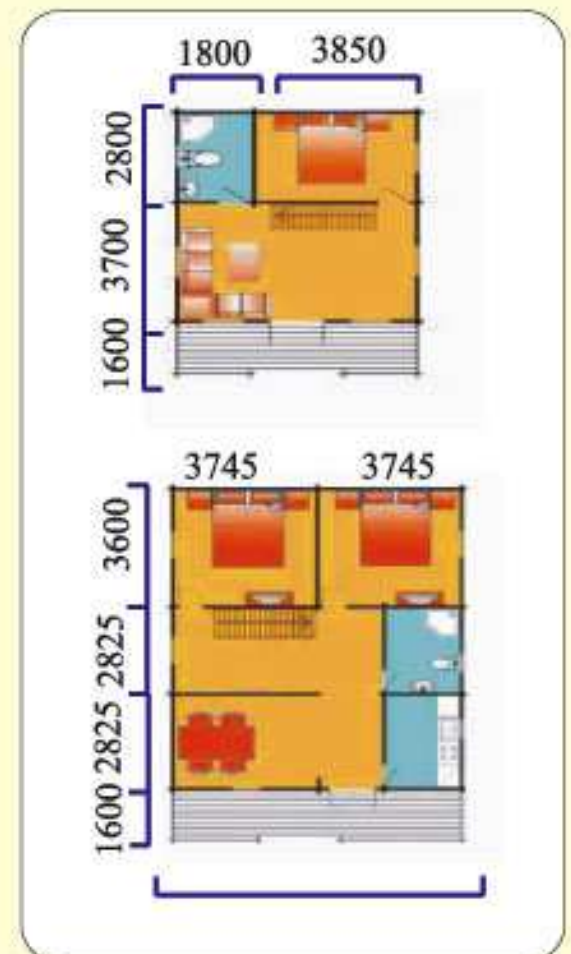

K Wooden Homes

KB 004

L 6060 x W 8580 x H 5600 mm

L 19.88 x W 28.14 x H 18.37 ft Appox. **560 Sq.ft**

L 7960 x W 11500 x H 5600 mm

L 26.11 x W 37.72 x H 18.37 ft Appox. **985 Sq.ft**

- **Eco Friendly**
- **Water Resistant**
- **Termite Treated**
- **Earthquake Resistant**
- **Tested in Indian Climates**
- **Quick and Easy Installation**

Web : www.kwoodenhomes.com

IMPORTED WOOD PROCESSED IN INDIA AND MADE FOR INDIA

L 7990 x W 5270 x H 3140 mm
 L 26.21 x W 17.29 x H 10.30 ft Approx. **453 sq.ft**

L 6990 x W 3980 x H 2900 mm
 L 22.93 x W 13.05 x H 9.51 ft Approx. **299 Sq.ft**

IMPORTED WOOD PROCESSED IN INDIA AND MADE FOR INDIA

KA 001

L 7960 x W 6800 x H 3100 mm
 L 26.11 x W 22.31 x H 10.16 ft Approx. 583 Sq.ft

K Wooden Homes

IMPORTED WOOD PROCESSED IN INDIA AND MADE FOR INDIA

L 3980 X W 3980 x H 3000 mm
L 13 x W 13 x H 10 ft Approx. **169 sq.ft**

BAR COUNTER

L 2600 x W 2600 x H 2600 mm
L 8.53 x W 8.53 x H 8.53 ft Approx. **73 Sq.ft**

IMPORTED WOOD PROCESSED IN INDIA AND MADE FOR INDIA

SPL001

SPL002

SPL003

SPL004

SPL005