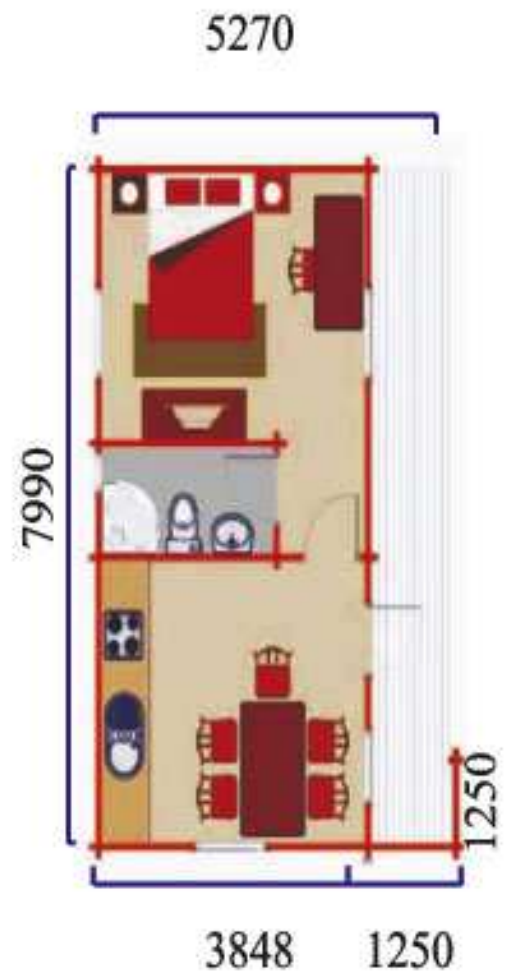

K Wooden Homes

KB 004

L 6060 x W 8580 x H 5600 mm

L 19.88 x W 28.14 x H 18.37 ft Appox. **560 Sq.ft**

L 7960 x W 11500 x H 5600 mm

L 26.11 x W 37.72 x H 18.37 ft Appox. **985 Sq.ft**

- **Eco Friendly**
- **Water Resistant**
- **Termite Treated**
- **Earthquake Resistant**
- **Tested in Indian Climates**
- **Quick and Easy Installation**

Web : www.kwoodenhomes.com

IMPORTED WOOD PROCESSED IN INDIA AND MADE FOR INDIA

L 7990 x W 5270 x H 3140 mm
 L 26.21 x W 17.29 x H 10.30 ft Approx. **453 sq.ft**

L 6990 x W 3980 x H 2900 mm
 L 22.93 x W 13.05 x H 9.51 ft Approx. **299 Sq.ft**

IMPORTED WOOD PROCESSED IN INDIA AND MADE FOR INDIA

KA 001

L 7960 x W 6800 x H 3100 mm
 L 26.11 x W 22.31 x H 10.16 ft Approx. 583 Sq.ft

K Wooden Homes

IMPORTED WOOD PROCESSED IN INDIA AND MADE FOR INDIA

L 3980 X W 3980 x H 3000 mm
L 13 x W 13 x H 10 ft Approx. **169 sq.ft**

BAR COUNTER

L 2600 x W 2600 x H 2600 mm
L 8.53 x W 8.53 x H 8.53 ft Approx. **73 Sq.ft**

IMPORTED WOOD PROCESSED IN INDIA AND MADE FOR INDIA

SPL001

SPL002

SPL003

SPL004

SPL005