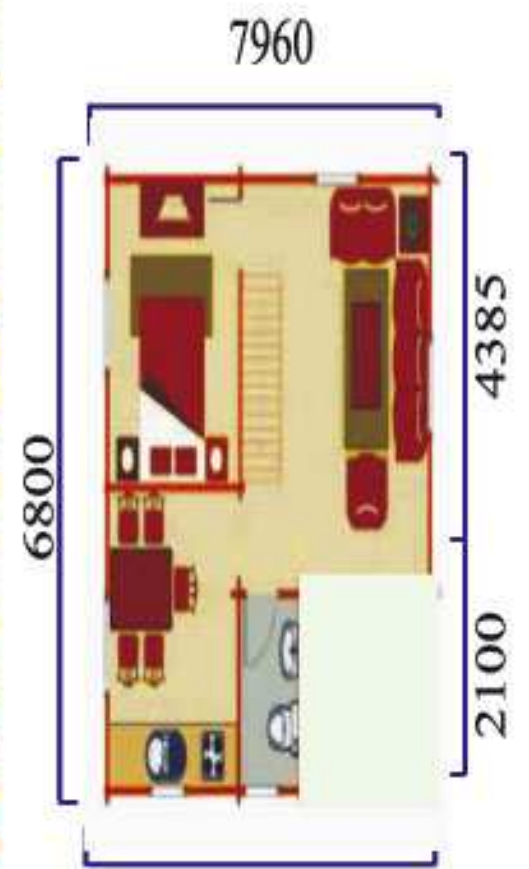

K Wooden Homes

KB 004

L 6060 x W 8580 x H 5600 mm

L 19.88 x W 28.14 x H 18.37 ft Appox. **560 Sq.ft**

L 7960 x W 11500 x H 5600 mm

L 26.11 x W 37.72 x H 18.37 ft Appox. **985 Sq.ft**

- **Eco Friendly**
- **Water Resistant**
- **Termite Treated**
- **Earthquake Resistant**
- **Tested in Indian Climates**
- **Quick and Easy Installation**

Web : www.kwoodenhomes.com

IMPORTED WOOD PROCESSED IN INDIA AND MADE FOR INDIA

L 7990 x W 5270 x H 3140 mm
 L 26.21 x W 17.29 x H 10.30 ft Approx. **453 sq.ft**

L 6990 x W 3980 x H 2900 mm
 L 22.93 x W 13.05 x H 9.51 ft Approx. **299 Sq.ft**

IMPORTED WOOD PROCESSED IN INDIA AND MADE FOR INDIA

KA 001

L 7960 x W 6800 x H 3100 mm
 L 26.11 x W 22.31 x H 10.16 ft Approx. 583 Sq.ft

K Wooden Homes

IMPORTED WOOD PROCESSED IN INDIA AND MADE FOR INDIA

L 3980 X W 3980 x H 3000 mm
L 13 x W 13 x H 10 ft Approx. **169 sq.ft**

BAR COUNTER

L 2600 x W 2600 x H 2600 mm
L 8.53 x W 8.53 x H 8.53 ft Approx. **73 Sq.ft**

IMPORTED WOOD PROCESSED IN INDIA AND MADE FOR INDIA

SPL001

SPL002

SPL003

SPL004

SPL005