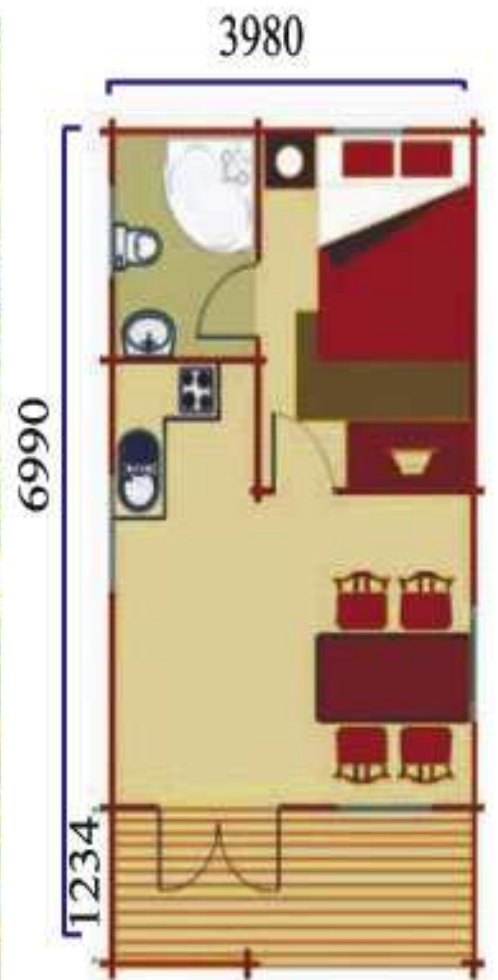

K Wooden Homes

KB 004

L 6060 x W 8580 x H 5600 mm

L 19.88 x W 28.14 x H 18.37 ft Appox. **560 Sq.ft**

L 7960 x W 11500 x H 5600 mm

L 26.11 x W 37.72 x H 18.37 ft Appox. **985 Sq.ft**

- **Eco Friendly**
- **Water Resistant**
- **Termite Treated**
- **Earthquake Resistant**
- **Tested in Indian Climates**
- **Quick and Easy Installation**

Web : www.kwoodenhomes.com

IMPORTED WOOD PROCESSED IN INDIA AND MADE FOR INDIA

L 7990 x W 5270 x H 3140 mm
 L 26.21 x W 17.29 x H 10.30 ft Approx. **453 sq.ft**

L 6990 x W 3980 x H 2900 mm
 L 22.93 x W 13.05 x H 9.51 ft Approx. **299 Sq.ft**

IMPORTED WOOD PROCESSED IN INDIA AND MADE FOR INDIA

KA 001

L 7960 x W 6800 x H 3100 mm
 L 26.11 x W 22.31 x H 10.16 ft Approx. 583 Sq.ft

K Wooden Homes

IMPORTED WOOD PROCESSED IN INDIA AND MADE FOR INDIA

L 3980 X W 3980 x H 3000 mm
L 13 x W 13 x H 10 ft Approx. **169 sq.ft**

BAR COUNTER

L 2600 x W 2600 x H 2600 mm
L 8.53 x W 8.53 x H 8.53 ft Approx. **73 Sq.ft**

IMPORTED WOOD PROCESSED IN INDIA AND MADE FOR INDIA

SPL001

SPL002

SPL003

SPL004

SPL005