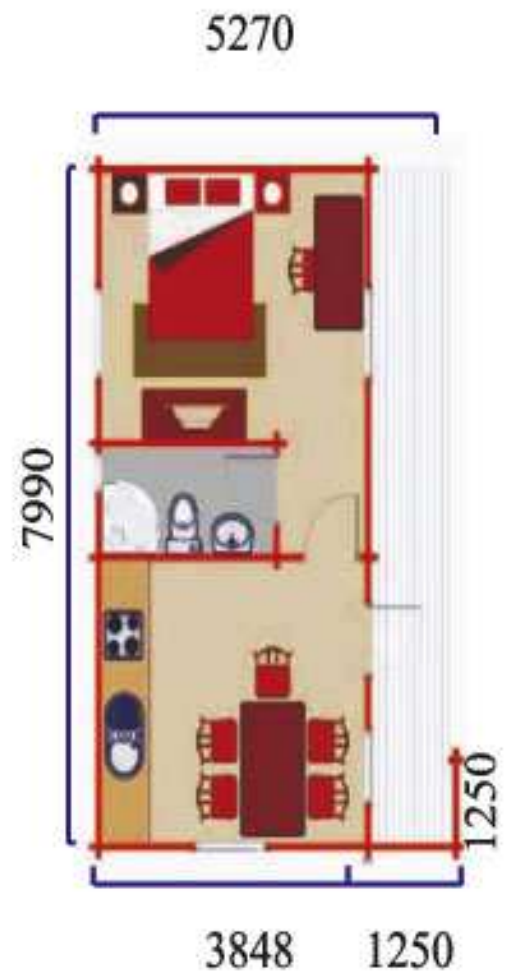

K Wooden Homes

KB 004

L 6060 x W 8580 x H 5600 mm

L 19.88 x W 28.14 x H 18.37 ft Appox. **560 Sq.ft**

L 7960 x W 11500 x H 5600 mm

L 26.11 x W 37.72 x H 18.37 ft Appox. **985 Sq.ft**

- **Eco Friendly**
- **Water Resistant**
- **Termite Treated**
- **Earthquake Resistant**
- **Tested in Indian Climates**
- **Quick and Easy Installation**

IMPORTED WOOD PROCESSED IN INDIA AND MADE FOR INDIA

L 7990 x W 5270 x H 3140 mm
 L 26.21 x W 17.29 x H 10.30 ft Approx. **453 sq.ft**

L 6990 x W 3980 x H 2900 mm
 L 22.93 x W 13.05 x H 9.51 ft Approx. **299 Sq.ft**

IMPORTED WOOD PROCESSED IN INDIA AND MADE FOR INDIA

KA 001

L 7960 x W 6800 x H 3100 mm
L 26.11 x W 22.31 x H 10.16 ft Approx. 583 Sq.ft

K Wooden Homes

IMPORTED WOOD PROCESSED IN INDIA AND MADE FOR INDIA

L 3980 X W 3980 x H 3000 mm
L 13 x W 13 x H 10 ft Approx. **169 sq.ft**

BAR COUNTER

L 2600 x W 2600 x H 2600 mm
L 8.53 x W 8.53 x H 8.53 ft Approx. **73 Sq.ft**

IMPORTED WOOD PROCESSED IN INDIA AND MADE FOR INDIA

SPL001

SPL002

SPL003

SPL004

SPL005