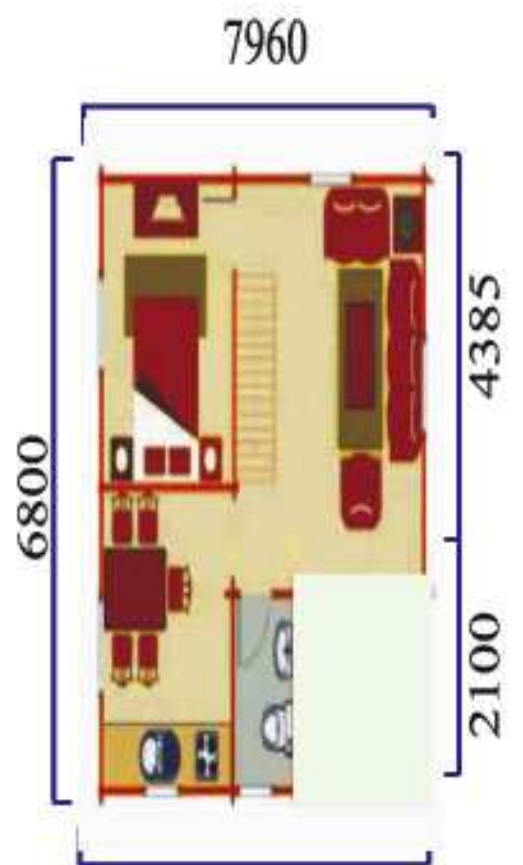

K Wooden Homes

KB 004

L 6060 x W 8580 x H 5600 mm

L 19.88 x W 28.14 x H 18.37 ft Appox. **560 Sq.ft**

L 7960 x W 11500 x H 5600 mm

L 26.11 x W 37.72 x H 18.37 ft Appox. **985 Sq.ft**

- **Eco Friendly**
- **Water Resistant**
- **Termite Treated**
- **Earthquake Resistant**
- **Tested in Indian Climates**
- **Quick and Easy Installation**

IMPORTED WOOD PROCESSED IN INDIA AND MADE FOR INDIA

L 7990 x W 5270 x H 3140 mm
 L 26.21 x W 17.29 x H 10.30 ft Approx. **453 sq.ft**

L 6990 x W 3980 x H 2900 mm
 L 22.93 x W 13.05 x H 9.51 ft Approx. **299 Sq.ft**

IMPORTED WOOD PROCESSED IN INDIA AND MADE FOR INDIA

KA 001

L 7960 x W 6800 x H 3100 mm
L 26.11 x W 22.31 x H 10.16 ft Approx. 583 Sq.ft

K Wooden Homes

IMPORTED WOOD PROCESSED IN INDIA AND MADE FOR INDIA

L 3980 X W 3980 x H 3000 mm
L 13 x W 13 x H 10 ft Approx. **169 sq.ft**

BAR COUNTER

L 2600 x W 2600 x H 2600 mm
L 8.53 x W 8.53 x H 8.53 ft Approx. **73 Sq.ft**

IMPORTED WOOD PROCESSED IN INDIA AND MADE FOR INDIA

SPL001

SPL002

SPL003

SPL004

SPL005