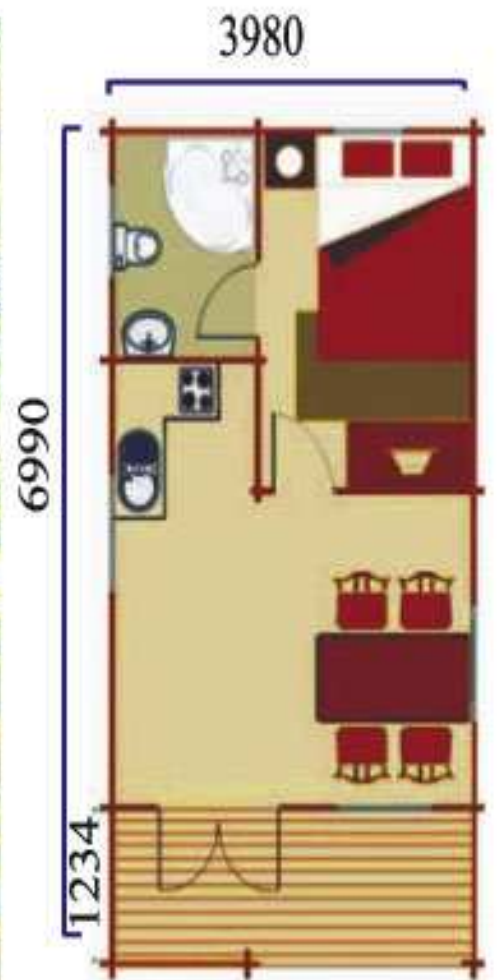

K Wooden Homes

KB 004

L 6060 x W 8580 x H 5600 mm

L 19.88 x W 28.14 x H 18.37 ft Appox. **560 Sq.ft**

L 7960 x W 11500 x H 5600 mm

L 26.11 x W 37.72 x H 18.37 ft Appox. **985 Sq.ft**

- **Eco Friendly**
- **Water Resistant**
- **Termite Treated**
- **Earthquake Resistant**
- **Tested in Indian Climates**
- **Quick and Easy Installation**

IMPORTED WOOD PROCESSED IN INDIA AND MADE FOR INDIA

L 7990 x W 5270 x H 3140 mm
 L 26.21 x W 17.29 x H 10.30 ft Approx. **453 sq.ft**

L 6990 x W 3980 x H 2900 mm
 L 22.93 x W 13.05 x H 9.51 ft Approx. **299 Sq.ft**

IMPORTED WOOD PROCESSED IN INDIA AND MADE FOR INDIA

KA 001

L 7960 x W 6800 x H 3100 mm
L 26.11 x W 22.31 x H 10.16 ft Approx. 583 Sq.ft

K Wooden Homes

IMPORTED WOOD PROCESSED IN INDIA AND MADE FOR INDIA

L 3980 X W 3980 x H 3000 mm
L 13 x W 13 x H 10 ft Approx. **169 sq.ft**

BAR COUNTER

L 2600 x W 2600 x H 2600 mm
L 8.53 x W 8.53 x H 8.53 ft Approx. **73 Sq.ft**

IMPORTED WOOD PROCESSED IN INDIA AND MADE FOR INDIA

SPL001

SPL002

SPL003

SPL004

SPL005