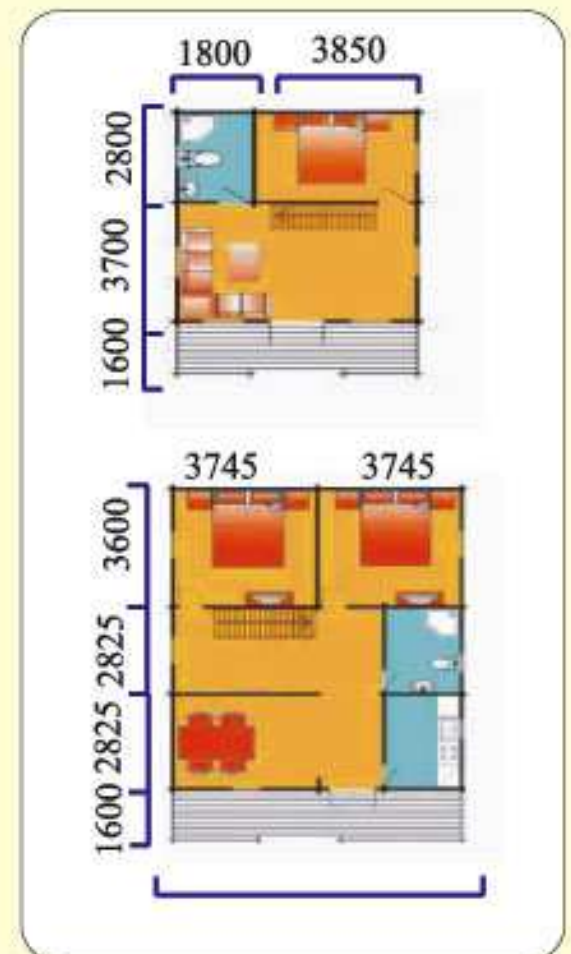

K Wooden Homes

KB 004

L 6060 x W 8580 x H 5600 mm

L 19.88 x W 28.14 x H 18.37 ft Appox. **560 Sq.ft**

L 7960 x W 11500 x H 5600 mm

L 26.11 x W 37.72 x H 18.37 ft Appox. **985 Sq.ft**

- **Eco Friendly**
- **Water Resistant**
- **Termite Treated**
- **Earthquake Resistant**
- **Tested in Indian Climates**
- **Quick and Easy Installation**

IMPORTED WOOD PROCESSED IN INDIA AND MADE FOR INDIA

L 7990 x W 5270 x H 3140 mm
 L 26.21 x W 17.29 x H 10.30 ft Approx. **453 sq.ft**

L 6990 x W 3980 x H 2900 mm
 L 22.93 x W 13.05 x H 9.51 ft Approx. **299 Sq.ft**

IMPORTED WOOD PROCESSED IN INDIA AND MADE FOR INDIA

KA 001

L 7960 x W 6800 x H 3100 mm
L 26.11 x W 22.31 x H 10.16 ft Approx. 583 Sq.ft

K Wooden Homes

IMPORTED WOOD PROCESSED IN INDIA AND MADE FOR INDIA

L 3980 X W 3980 x H 3000 mm
L 13 x W 13 x H 10 ft Approx. **169 sq.ft**

BAR COUNTER

L 2600 x W 2600 x H 2600 mm
L 8.53 x W 8.53 x H 8.53 ft Approx. **73 Sq.ft**

IMPORTED WOOD PROCESSED IN INDIA AND MADE FOR INDIA

SPL001

SPL002

SPL003

SPL004

SPL005