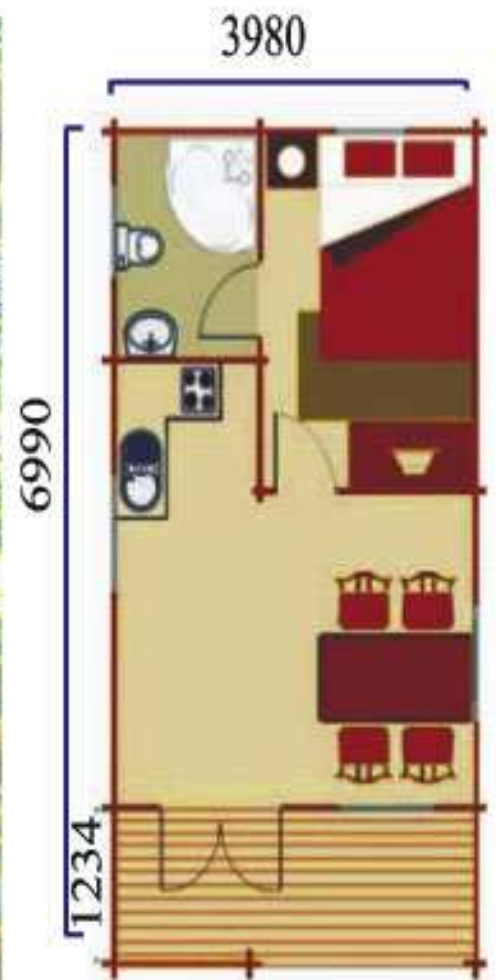

K Wooden Homes

KB 004

L 6060 x W 8580 x H 5600 mm

L 19.88 x W 28.14 x H 18.37 ft Appox. **560 Sq.ft**

L 7960 x W 11500 x H 5600 mm

L 26.11 x W 37.72 x H 18.37 ft Appox. **985 Sq.ft**

- **Eco Friendly**
- **Water Resistant**
- **Termite Treated**
- **Earthquake Resistant**
- **Tested in Indian Climates**
- **Quick and Easy Installation**

IMPORTED WOOD PROCESSED IN INDIA AND MADE FOR INDIA

L 7990 x W 5270 x H 3140 mm
 L 26.21 x W 17.29 x H 10.30 ft Approx. **453 sq.ft**

L 6990 x W 3980 x H 2900 mm
 L 22.93 x W 13.05 x H 9.51 ft Approx. **299 Sq.ft**

IMPORTED WOOD PROCESSED IN INDIA AND MADE FOR INDIA

KA 001

L 7960 x W 6800 x H 3100 mm
 L 26.11 x W 22.31 x H 10.16 ft Approx. 583 Sq.ft

IMPORTED WOOD PROCESSED IN INDIA AND MADE FOR INDIA

L 3980 X W 3980 x H 3000 mm
L 13 x W 13 x H 10 ft Approx. **169 sq.ft**

BAR COUNTER

L 2600 x W 2600 x H 2600 mm
L 8.53 x W 8.53 x H 8.53 ft Approx. **73 Sq.ft**

IMPORTED WOOD PROCESSED IN INDIA AND MADE FOR INDIA

SPL001

SPL002

SPL003

SPL004

SPL005