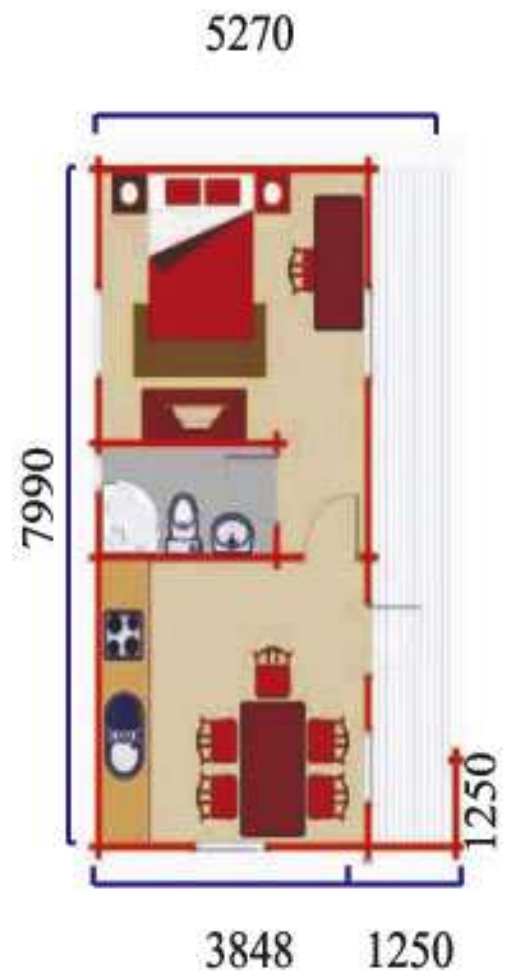

K Wooden Homes

KB 004

L 6060 x W 8580 x H 5600 mm

L 19.88 x W 28.14 x H 18.37 ft Appox. **560 Sq.ft**

L 7960 x W 11500 x H 5600 mm

L 26.11 x W 37.72 x H 18.37 ft Appox. **985 Sq.ft**

- **Eco Friendly**
- **Water Resistant**
- **Termite Treated**
- **Earthquake Resistant**
- **Tested in Indian Climates**
- **Quick and Easy Installation**

IMPORTED WOOD PROCESSED IN INDIA AND MADE FOR INDIA

L 7990 x W 5270 x H 3140 mm
 L 26.21 x W 17.29 x H 10.30 ft Approx. **453 sq.ft**

L 6990 x W 3980 x H 2900 mm
 L 22.93 x W 13.05 x H 9.51 ft Approx. **299 Sq.ft**

IMPORTED WOOD PROCESSED IN INDIA AND MADE FOR INDIA

KA 001

L 7960 x W 6800 x H 3100 mm
 L 26.11 x W 22.31 x H 10.16 ft Approx. 583 Sq.ft

IMPORTED WOOD PROCESSED IN INDIA AND MADE FOR INDIA

L 3980 X W 3980 x H 3000 mm
L 13 x W 13 x H 10 ft Approx. **169 sq.ft**

BAR COUNTER

L 2600 x W 2600 x H 2600 mm
L 8.53 x W 8.53 x H 8.53 ft Approx. **73 Sq.ft**

IMPORTED WOOD PROCESSED IN INDIA AND MADE FOR INDIA

SPL001

SPL002

SPL003

SPL004

SPL005