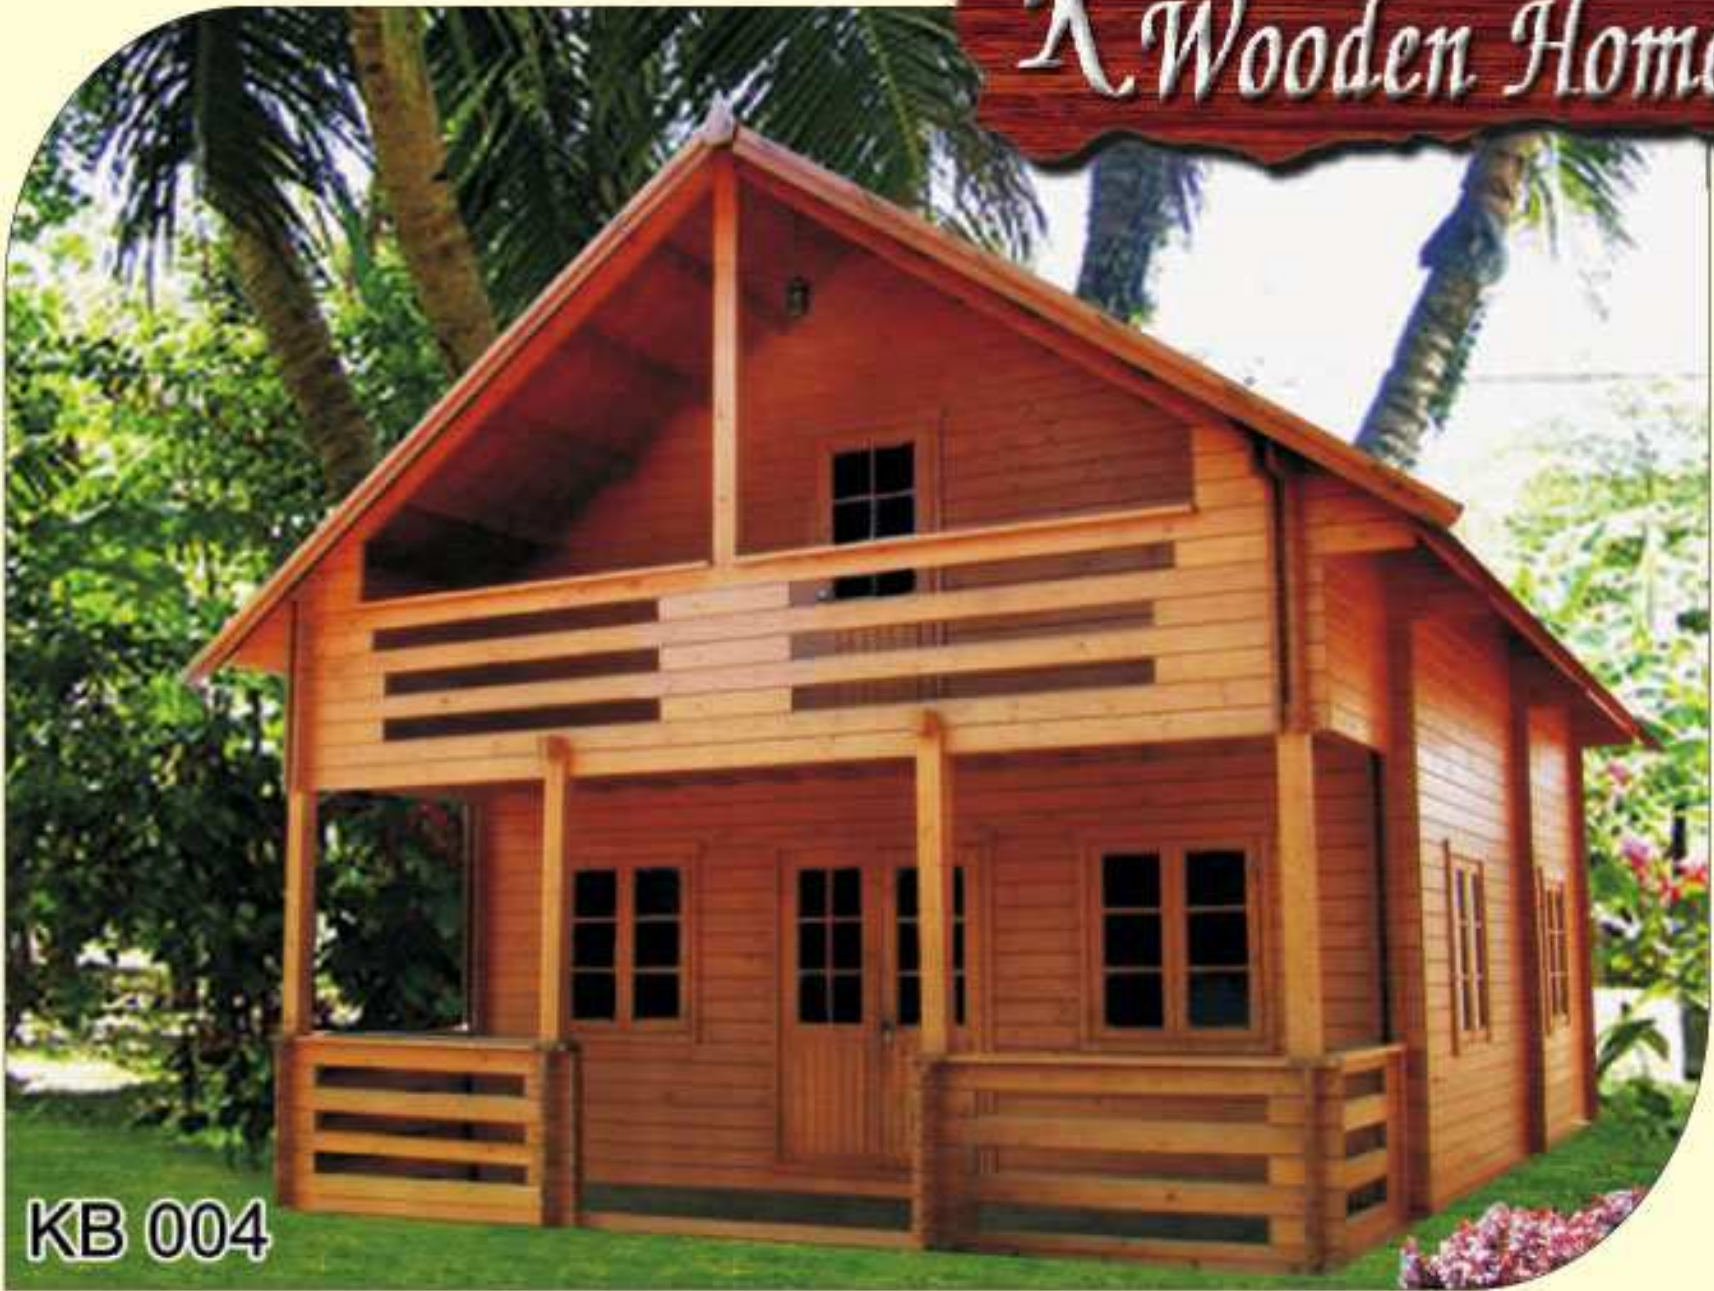

K Wooden Homes

KB 004

L 6060 x W 8580 x H 5600 mm

L 19.88 x W 28.14 x H 18.37 ft Appox. **560 Sq.ft**

L 7960 x W 11500 x H 5600 mm

L 26.11 x W 37.72 x H 18.37 ft Appox. **985 Sq.ft**

- **Eco Friendly**
- **Water Resistant**
- **Termite Treated**
- **Earthquake Resistant**
- **Tested in Indian Climates**
- **Quick and Easy Installation**

IMPORTED WOOD PROCESSED IN INDIA AND MADE FOR INDIA

L 7990 x W 5270 x H 3140 mm
 L 26.21 x W 17.29 x H 10.30 ft Approx. **453 sq.ft**

L 6990 x W 3980 x H 2900 mm
 L 22.93 x W 13.05 x H 9.51 ft Approx. **299 Sq.ft**