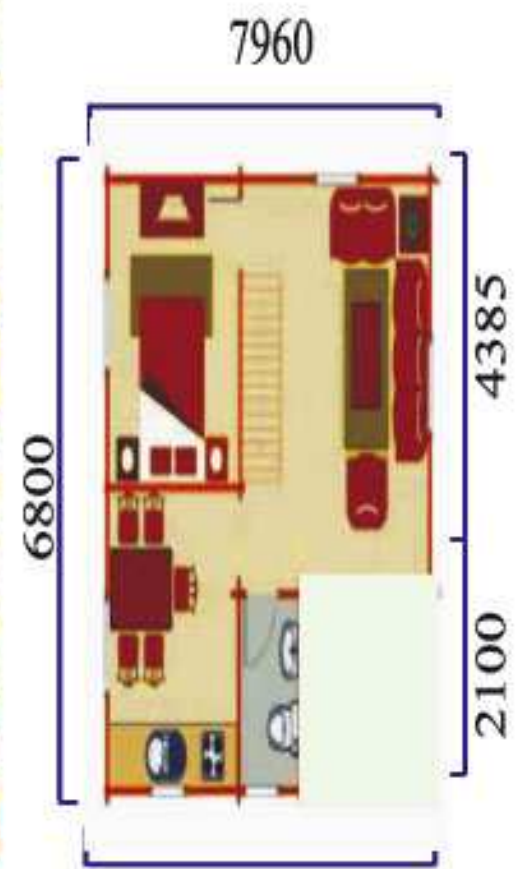

K Wooden Homes

KB 004

L 6060 x W 8580 x H 5600 mm

L 19.88 x W 28.14 x H 18.37 ft Appox. **560 Sq.ft**

L 7960 x W 11500 x H 5600 mm

L 26.11 x W 37.72 x H 18.37 ft Appox. **985 Sq.ft**

- **Eco Friendly**
- **Water Resistant**
- **Termite Treated**
- **Earthquake Resistant**
- **Tested in Indian Climates**
- **Quick and Easy Installation**

IMPORTED WOOD PROCESSED IN INDIA AND MADE FOR INDIA

L 7990 x W 5270 x H 3140 mm
 L 26.21 x W 17.29 x H 10.30 ft Approx. **453 sq.ft**

L 6990 x W 3980 x H 2900 mm
 L 22.93 x W 13.05 x H 9.51 ft Approx. **299 Sq.ft**

IMPORTED WOOD PROCESSED IN INDIA AND MADE FOR INDIA

KA 001

L 7960 x W 6800 x H 3100 mm
 L 26.11 x W 22.31 x H 10.16 ft Approx. 583 Sq.ft

IMPORTED WOOD PROCESSED IN INDIA AND MADE FOR INDIA

L 3980 X W 3980 x H 3000 mm
L 13 x W 13 x H 10 ft Approx. **169 sq.ft**

BAR COUNTER

L 2600 x W 2600 x H 2600 mm
L 8.53 x W 8.53 x H 8.53 ft Approx. **73 Sq.ft**

IMPORTED WOOD PROCESSED IN INDIA AND MADE FOR INDIA

SPL001

SPL002

SPL003

SPL004

SPL005