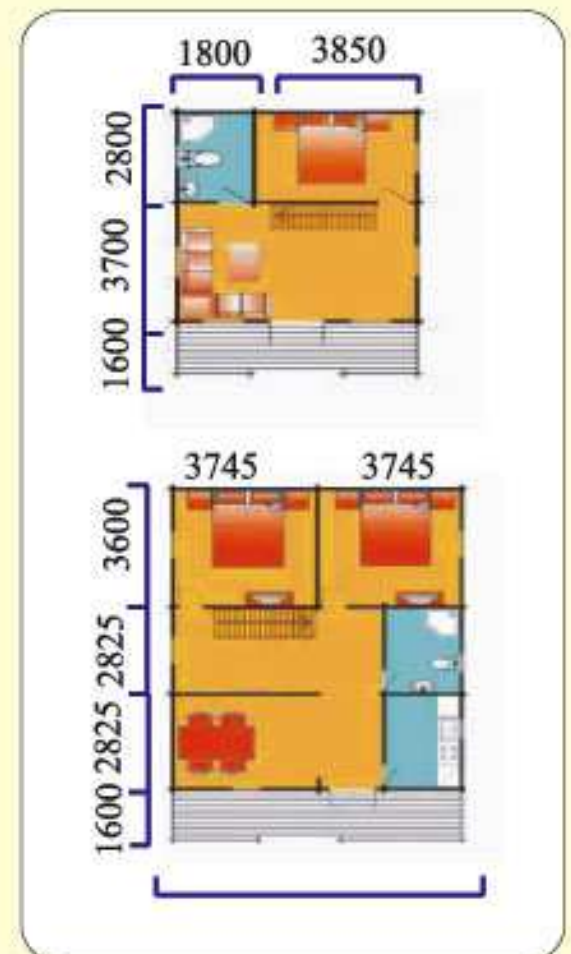

K Wooden Homes

KB 004

L 6060 x W 8580 x H 5600 mm

L 19.88 x W 28.14 x H 18.37 ft Appox. **560 Sq.ft**

L 7960 x W 11500 x H 5600 mm

L 26.11 x W 37.72 x H 18.37 ft Appox. **985 Sq.ft**

- **Eco Friendly**
- **Water Resistant**
- **Termite Treated**
- **Earthquake Resistant**
- **Tested in Indian Climates**
- **Quick and Easy Installation**

IMPORTED WOOD PROCESSED IN INDIA AND MADE FOR INDIA

L 7990 x W 5270 x H 3140 mm
 L 26.21 x W 17.29 x H 10.30 ft Approx. **453 sq.ft**

L 6990 x W 3980 x H 2900 mm
 L 22.93 x W 13.05 x H 9.51 ft Approx. **299 Sq.ft**

IMPORTED WOOD PROCESSED IN INDIA AND MADE FOR INDIA

KA 001

L 7960 x W 6800 x H 3100 mm
 L 26.11 x W 22.31 x H 10.16 ft Approx. 583 Sq.ft

IMPORTED WOOD PROCESSED IN INDIA AND MADE FOR INDIA

L 3980 X W 3980 x H 3000 mm
L 13 x W 13 x H 10 ft Approx. **169 sq.ft**

BAR COUNTER

L 2600 x W 2600 x H 2600 mm
L 8.53 x W 8.53 x H 8.53 ft Approx. **73 Sq.ft**

IMPORTED WOOD PROCESSED IN INDIA AND MADE FOR INDIA

SPL001

SPL002

SPL003

SPL004

SPL005